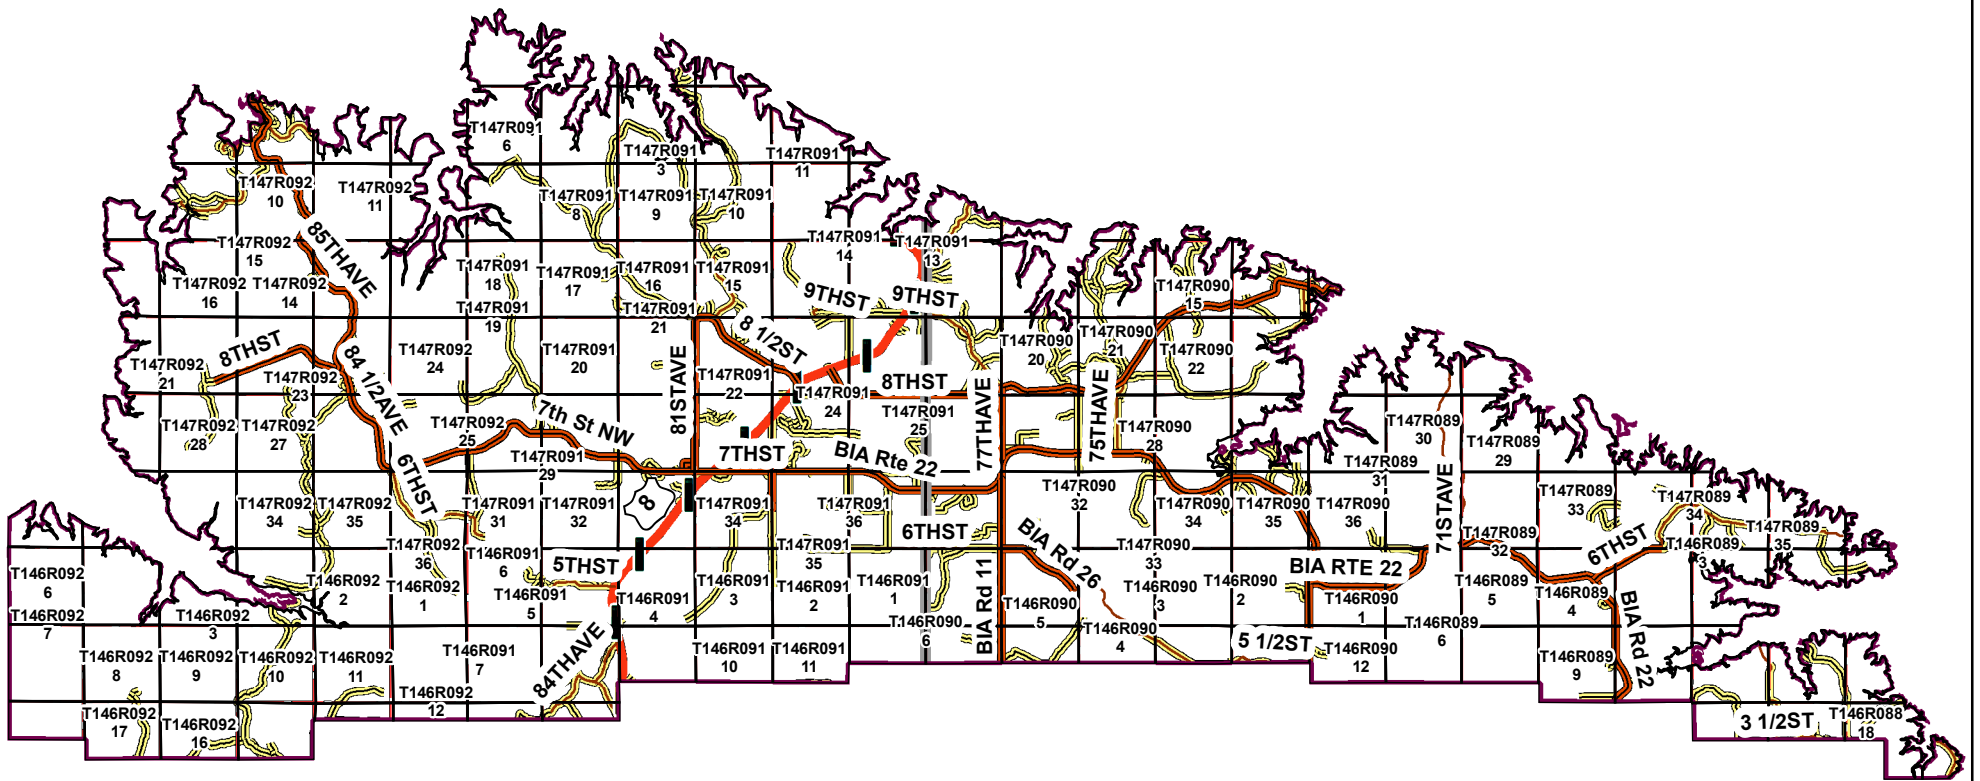

Twin Buttes-South Segment Road Map

Segment	Population	Acreage
Mandaree-West	888	230509
Four Bears	832	42735
Parshall-Northeast	753	178762
White Shield-East	730	204865
Twin Buttes-South	400	89033
New Town-North	2122	100925

Title	Fort Berthold Reservation, ND Value
Total population	7260
Male	3680
Female	3580
Under 5 years	572
5 to 9 years	622
10 to 14 years	689
15 to 19 years	615
20 to 24 years	456
25 to 34 years	1051
35 to 44 years	819
45 to 54 years	927
55 to 59 years	558
60 to 64 years	305
65 to 74 years	437
75 to 84 years	133
85 years and over	76
Median age (years)	30.8
18 years and over	4995
65 years and over	646
Total population	7260

Legend

- Twin Buttes-South Segment
- SectionLines
- Fort Berthold Reservation Boundary
- City Limits
- County Boundaries
- McKenzie County Roads
- Mountrail County Roads
- Water Areas
- BIA_Roads
- NDHUB.ROADS_MILEMARKERS_point
- NDHUB.ROADS_COUNTY_line
- NDHUB.ROADS_STATEFEDERAL_line
- NDHUB.ROADS_TIGER_line