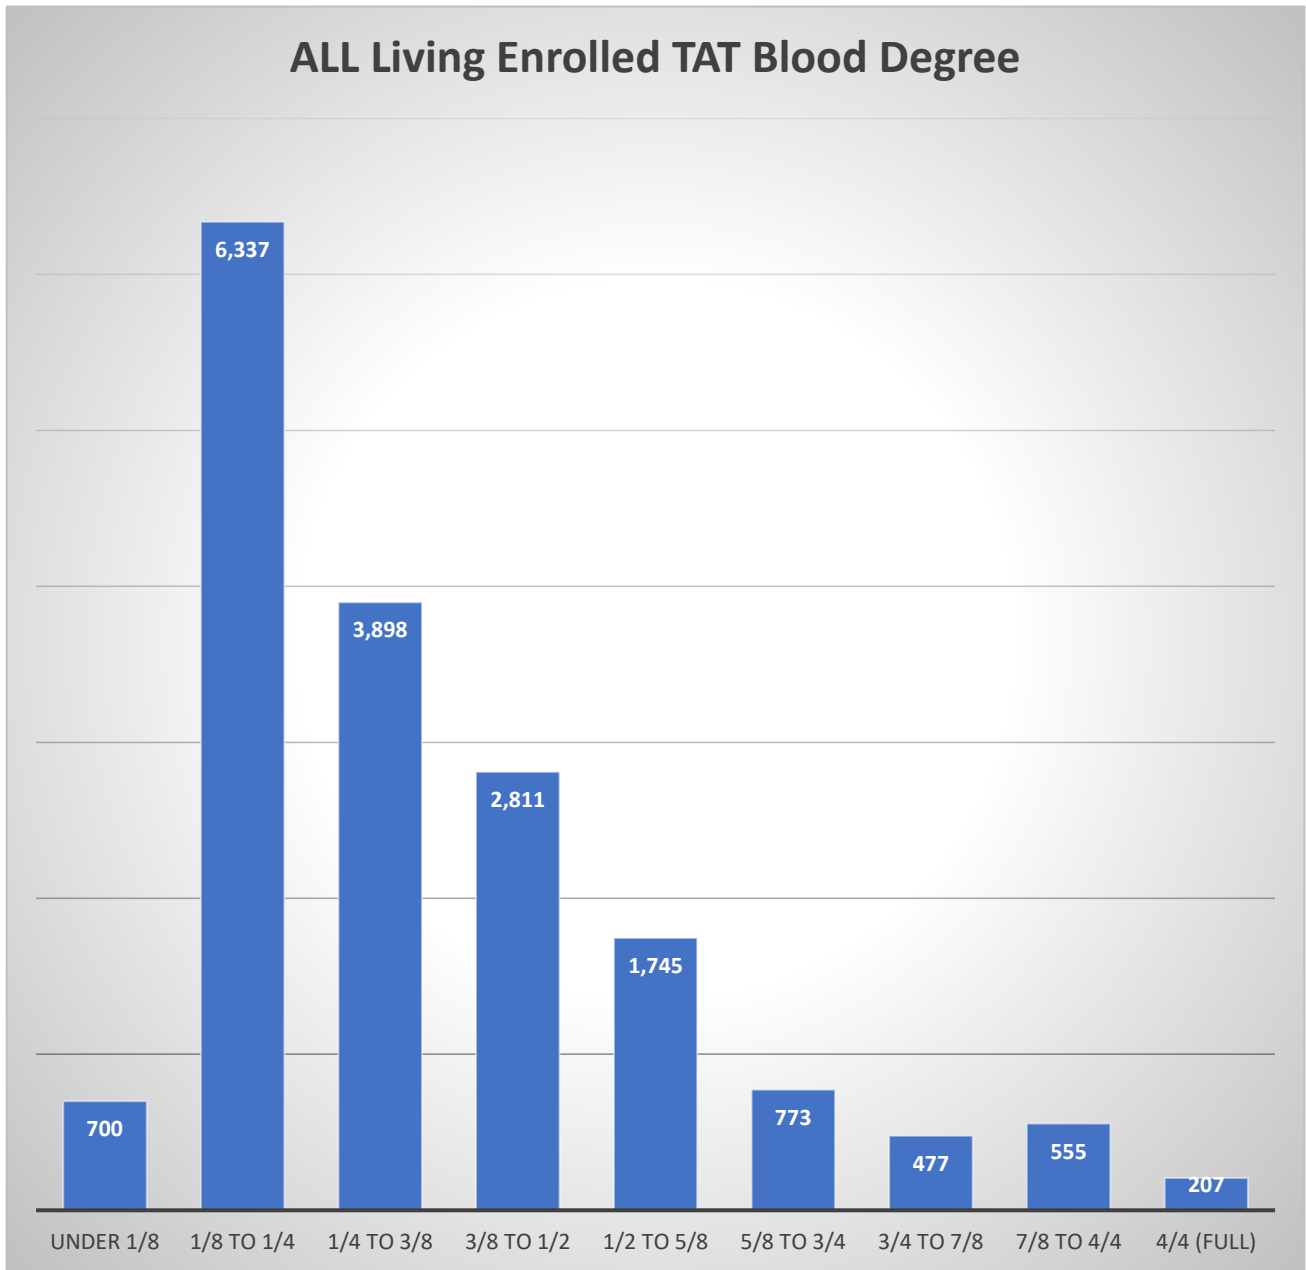

<b>2024 Deaths by Gender/Age Group</b>			
<b>Ages</b>	<b>Male</b>	<b>Female</b>	<b>TOTAL</b>
0 to 9	2	0	<b>2</b>
10 to 19	2	0	<b>2</b>
20 to 29	11	4	<b>15</b>
30 to 39	14	9	<b>23</b>
40 to 49	10	6	<b>16</b>
50 to 59	19	9	<b>28</b>
60 to 69	15	16	<b>31</b>
70 to 79	7	10	<b>17</b>
80 to 89	3	5	<b>8</b>
90 to 99	2	5	<b>7</b>
100+	0	0	<b>0</b>
<b>TOTALS</b>	<b>85</b>	<b>64</b>	<b>149</b>

2024 Enrollments TAT Blood Degree		
1/8 to 1/4	186	59.807%
1/4 to 3/8	79	25.402%
3/8 to 1/2	30	9.646%
1/2 to 5/8	13	4.180%
5/8 to 3/4	2	0.643%
3/4 to 7/8	1	0.322%
7/8 to 4/4	0	0.000%
4/4 (Full)	0	0.000%
<b>TOTAL</b>	<b>311</b>	<b>100%</b>

This graph shows the TAT Blood Degree for persons who were accepted into membership in 2024 only.

<b>Living Enrolled TAT Blood Degree</b>		
UNDER 1/8	700	3.999%
1/8 to 1/4	6,337	36.205%
1/4 to 3/8	3,898	22.270%
3/8 to 1/2	2,811	16.060%
1/2 to 5/8	1,745	9.970%
5/8 to 3/4	773	4.416%
3/4 to 7/8	477	2.725%
7/8 to 4/4	555	3.171%
4/4 (Full)	207	1.183%
<b>TOTAL</b>	<b>17,503</b>	<b>100%</b>

This graph shows the TAT Blood Degree for ALL living members of the Tribe.

Persons under 1/8th TAT were accepted during previous criteria (Residency 1936 - 1975; Lineal 2008-2010)

**Average Lifespan (By Decade since 1970)**