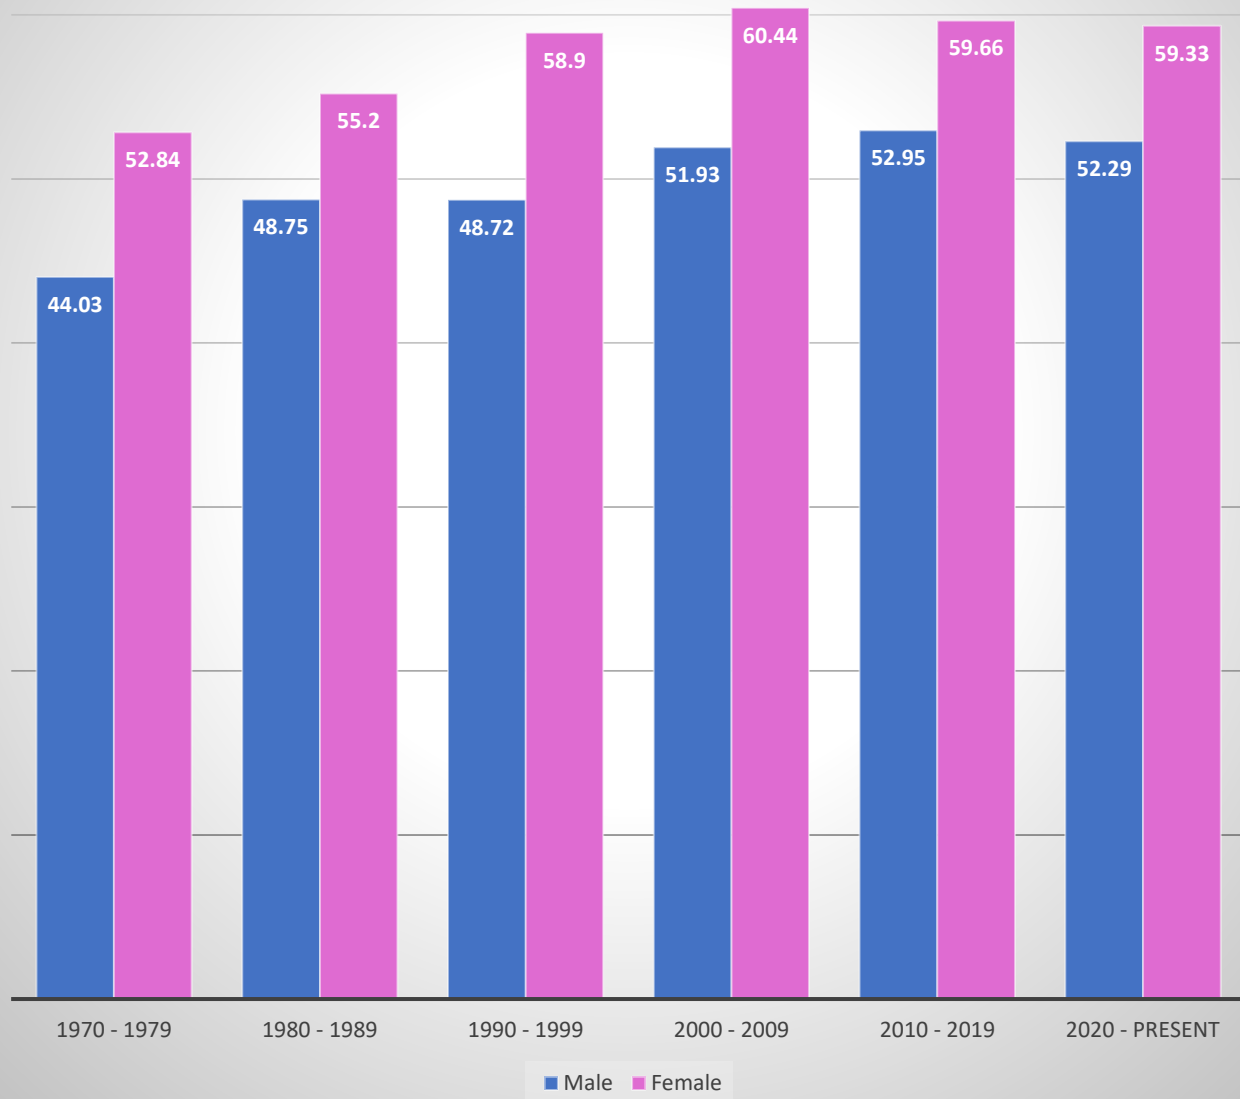

<b>2024 Deaths by Gender/Age Group</b>			
<b>Ages</b>	<b>Male</b>	<b>Female</b>	<b>TOTAL</b>
0 to 9	2	0	<b>2</b>
10 to 19	2	0	<b>2</b>
20 to 29	11	4	<b>15</b>
30 to 39	14	9	<b>23</b>
40 to 49	10	6	<b>16</b>
50 to 59	19	9	<b>28</b>
60 to 69	15	16	<b>31</b>
70 to 79	7	10	<b>17</b>
80 to 89	3	5	<b>8</b>
90 to 99	2	5	<b>7</b>
100+	0	0	<b>0</b>
<b>TOTALS</b>	<b>85</b>	<b>64</b>	<b>149</b>

This graph shows the TAT Blood Degree for persons who were accepted into membership in 2024 only.

<b>Living Enrolled TAT Blood Degree</b>		
UNDER 1/8	700	3.999%
1/8 to 1/4	6,337	36.205%
1/4 to 3/8	3,898	22.270%
3/8 to 1/2	2,811	16.060%
1/2 to 5/8	1,745	9.970%
5/8 to 3/4	773	4.416%
3/4 to 7/8	477	2.725%
7/8 to 4/4	555	3.171%
4/4 (Full)	207	1.183%
<b>TOTAL</b>	<b>17,503</b>	<b>100%</b>

This graph shows the TAT Blood Degree for ALL living members of the Tribe.

Persons under 1/8th TAT were accepted during previous criteria (Residency 1936 - 1975; Lineal 2008-2010)

**Average Lifespan (By Decade since 1970)**

	Male	Female
1970 - 1979	44.03	52.84
1980 - 1989	48.75	55.2
1990 - 1999	48.72	58.9
2000 - 2009	51.93	60.44
2010 - 2019	52.95	59.66
2020 - Present	52.29	59.33

**Average Lifespan by Decade/Gender since 1970**